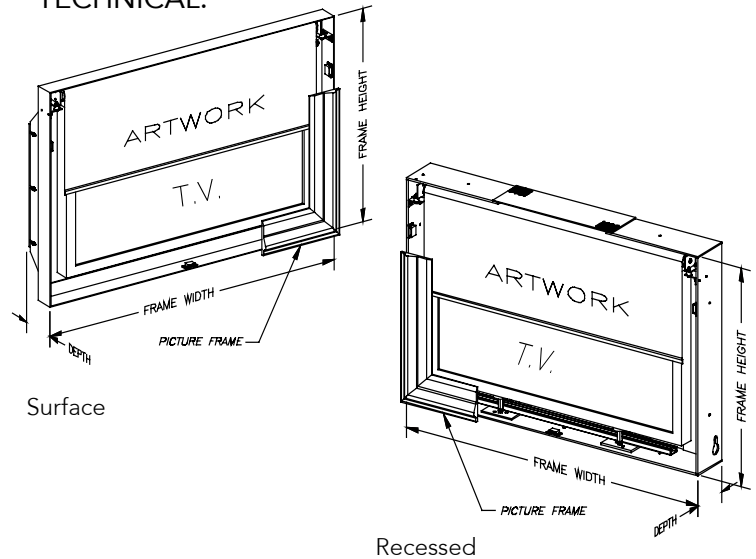

ARTSCREEN

Motorized Art System (*Customized*)

DIAGONALS: 42" 50" 55" 60" 65"
72" 85" 95" 103"

TECHNICAL:

ArtScreen transforms a flat panel display into a work of art. Inside a beautiful frame, the artwork ascends or descends with the touch of a remote. When the screen or flat panel display is not in use, the digital art-on canvas image of your choosing is displayed within the frame. When your artwork is retracted, the flat panel display is visible for viewing.

Our galleries display a vast array of frame styles, liners, and artwork choices for reproduction. For personalized art, custom artwork or personalized photographs can be reproduced to create an individualized ArtScreen. Both recessed and surface mount versions are available to compliment any interior design or décor.

FEATURES:

- Designed for flat panel standard or slim displays
- Recessed or Surface mounted versions available
- Installer friendly
- Large selection of Giclée fine art prints, frames, and liners (www.vutec.com)
- Client's custom art or photographs can be duplicated with authorized release
- Slim Line mounting options available
- Drawings are provided for all units (requires sign off)
- All orders must be submitted using Vutec's ArtScreen order form
- IR control system included
- IR can be substituted for a Low Voltage control kit or 12V DC Auto Relay
- Optional RF Control System
- If flat panel display has attached/integrated side or bottom speakers, contact Vutec for quote
- Location of the 3D emitter (internal or external) must be provided
- All units ship assembled in a wooden crate
- 1 year warranty