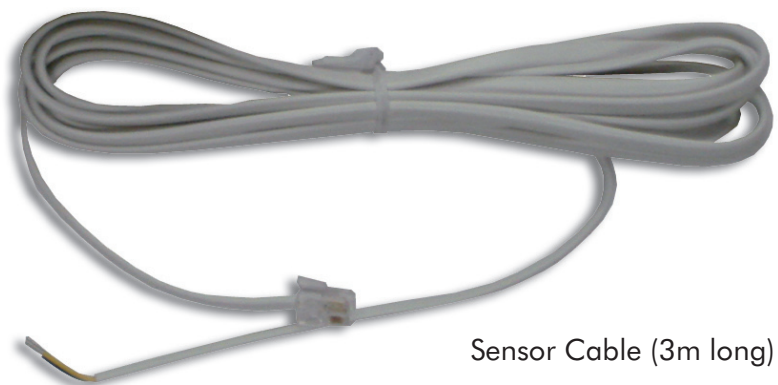

SN UNIVERSAL-IR-KIT

Manufactured by Somfy, the World's leading projection screen motor supplier, the Universal Infra Red Kit can be integrated with any electric screen (except Plug and Play type screens).

- Using Infra-Red the Transmitter (handset) requires to be in line of sight of the IR sensor
- Infra Red can operate up to 12m maximum with a 60 degree operating cone

IR Receiver

IR Transmitter
(batteries not included)

IR Sensor

Sensor Cable (3m long)